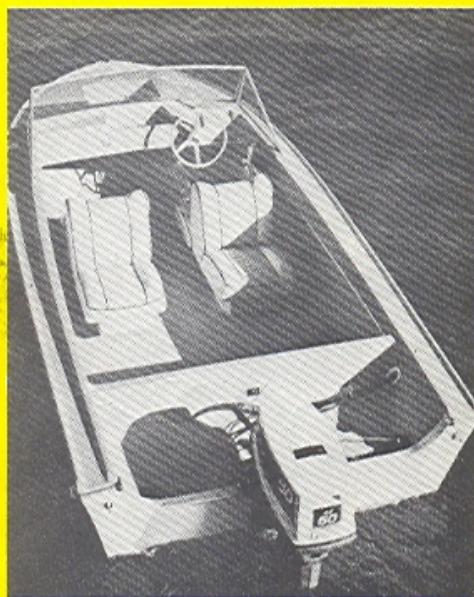

Cruise * Craft

Rogue 14

Fishing, cruising, skiing. . . whatever the sport, here is the perfect all-round craft for full family enjoyment. The fitting-out you can design yourself from a worthwhile list of options. Here is blue water design at its best in a compact craft, for a price that's a pleasant surprise.

STANDARD FEATURES:

Back-to-back upholstered seats, anchor-well in foredeck, cable and pulley steering, heavy duty windscreen, deck hardware, side pockets, underdeck shelf, non-skid surface on deck.

OPTIONAL EXTRAS:

Fold down back-to-back upholstered seats, stainless steel bow rail, lights, rear lounge, hood, side curtains, storm cover.

SPECIFICATION:

C—L 14'0"
M—B 6'6"
App. Weight 600 lbs. (272.16)
Rec. H.P. 35-75 h.p.

Manufactured by

NICHOLS BROS.

1308 Lytton Road,
Hemmant 4174.

Phones: 390 4967—390 5967

Distributed by: