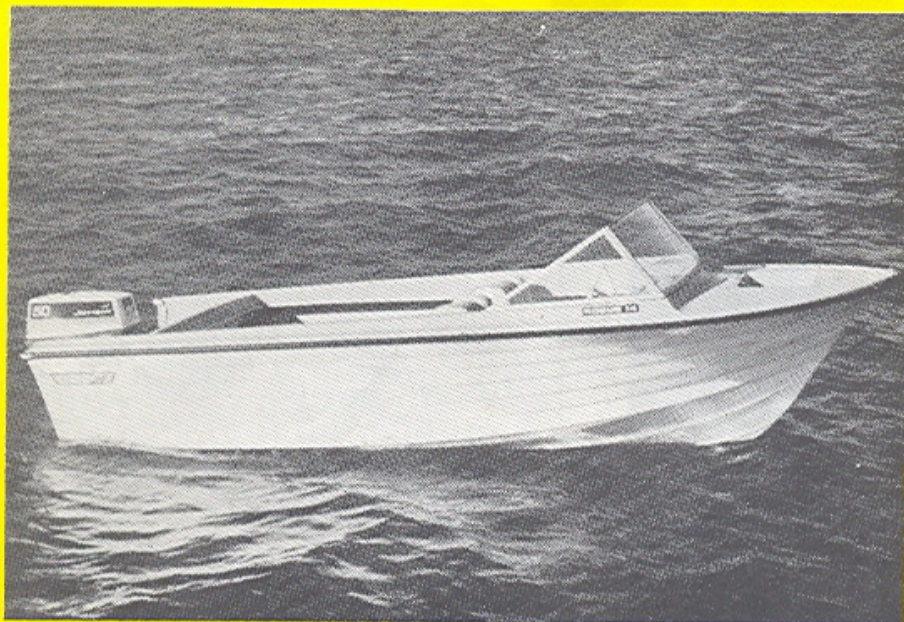

Cruise * Craft

Rogue 14

Fishing, cruising, skiing. . . whatever the sport, here is the perfect all-round craft for full family enjoyment. The fitting-out you can design yourself from a worthwhile list of options. Here is blue water design at its best in a compact craft, for a price that's a pleasant surprise.

STANDARD FEATURES:

Back-to-back upholstered seats, anchor-well in foredeck, cable and pulley steering, heavy duty windscreen, deck hardware, side pockets, underdeck shelf, non-skid surface on deck.

OPTIONAL EXTRAS:

Fold down back-to-back upholstered seats, stainless steel bow rail, lights, rear lounge, hood, side curtains, storm cover.

SPECIFICATION:

C—L 14'0"
M—B 6'6"
App. Weight 600 lbs. (272.16)
Rec. H.P. 35-75 h.p.